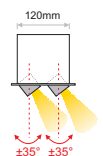

# LIMA RC ADJUSTABLE

- Lima series is a complete series of die cast aluminium luminaires.
- It is available in different wattage consumption and each model is offered in different lumen outputs.
- It is available in different beam angles, diffused and wall wash applications.
- It includes models for recessed and trimless installations.
- In terms of LED, it is available in different CCTs as standard and it can also be offered upon request (depending on the model) in tunable white TW and individual colours R,G,B,A.
- 3 SDCM
- L90/B10 50000h
- Low UGR [UGR < 16 /black mask, UGR < 19 /white mask].
- Constant current
- Indoor use: IP40

Model (LED Power)	CCT	CRI80, CRI90 LED Source		Type	Beam Angle	Luminaire Colour: Trim/Mask	Dimming Option	Accessories
		80 (80)	90 (90)					
<b>LIMA 42W Recessed Double Adjustable</b> <i>(LIMA 42 RC DA)</i>	2700K (27C)	5280lm	4640lm	Adjustable (AD)	15° (15)	White/White (WW)	Without Driver (00)	<b>COVER</b> Standard (01)  No Extras (X0)  Emergency Kit (X1)  <b>EXTRAS</b> No Extras (X0) Emergency Kit (X1)
	3000K (30C)	5280lm	4940lm		30° (30)	White/Black (WB)	Non Dimmable (ND)	
	4000K (40C)	5620lm	5280lm		50° (50)	Black/Black (BB)	Analogue (1-10V) (A1)	
	6500K (65C)	5920lm	-		15°x35° (1535)	Black/White (BW)	DMX (DX)	
							DALI (DL)	
							Push Button (PB)	
							Phase Cut (PC)	
							Wireless* (WL)	