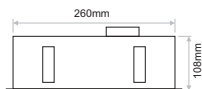

# LIMA RC ADJUSTABLE

- Lima series is a complete series of die cast aluminium luminaires.
- It is available in different wattage consumption and each model is offered in different lumen outputs.
- It is available in different beam angles, diffused and wall wash applications.
- It includes models for recessed and trimless installations.
- In terms of LED, it is available in different CCTs as standard and it can also be offered upon request (depending on the model) in tunable white TW and individual colours R,G,B,A.
- 3 SDCM
- L90/B10 50000h
- Low UGR [UGR < 16 /black mask, UGR < 19 /white mask].
- Constant current
- Indoor use: IP40

Model (LED Power)	CCT	CRI80, CRI90 LED Source		Type	Beam Angle	Luminaire Colour: Trim/Mask	Dimming Option	Accessories
		80 (80)	90 (90)					
<b>LIMA 42W Recessed Double Adjustable</b> <i>(LIMA 42 RC DA)</i>	2700K (27C)	5280lm	4640lm	Adjustable (AD)	15° (15)	White/White (WW)	Without Driver (00)	<b>COVER</b> Standard (01)  No Extras (X0)  Emergency Kit (X1)  <b>EXTRAS</b> No Extras (X0) Emergency Kit (X1)
	3000K (30C)	5280lm	4940lm		30° (30)	White/Black (WB)	Non Dimmable (ND)	
	4000K (40C)	5620lm	5280lm		50° (50)	Black/Black (BB)	Analogue (1-10V) (A1)	
	6500K (65C)	5920lm	-		15°x35° (1535)	Black/White (BW)	DMX (DX)	
							DALI (DL)	
							Push Button (PB)	
							Phase Cut (PC)	
							Wireless* (WL)	