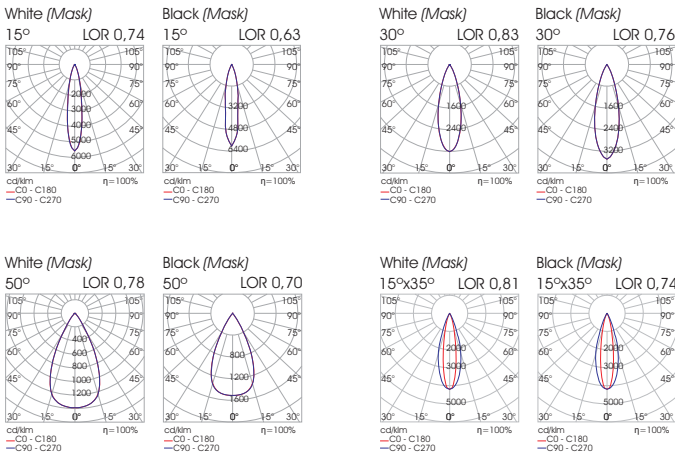

Model (LED Power)	CCT	CRI80, CRI90 LED Source		Type	Beam Angle	Luminaire Colour: Trim/Mask	Dimming Option	Accessories
		80 (80)	90 (90)					
LIMA 42W Recessed Double Adjustable <i>(LIMA 42 RC DA)</i>	2700K (27C)	5280lm	4640lm	Adjustable (AD)	15° (15)	White/White (WW)	Without Driver (00)	COVER Standard (01) No Extras (X0) Emergency Kit (X1) EXTRAS No Extras (X0) Emergency Kit (X1)
	3000K (30C)	5280lm	4940lm		30° (30)	White/Black (WB)	Non Dimmable (ND)	
	4000K (40C)	5620lm	5280lm		50° (50)	Black/Black (BB)	Analogue (1-10V) (A1)	
	6500K (65C)	5920lm	-		15°x35° (1535)	Black/White (BW)	DMX (DX)	
							DALI (DL)	
							Push Button (PB)	
							Phase Cut (PC)	
							Wireless* (WL)	

* The wireless dimming option includes driver and Bluetooth dimming accessory.

Ordering Code Example: LIMA 42 RC DA-30C-80-AD-30-WW-ND-00

Luminaire Colour: Trim/Mask