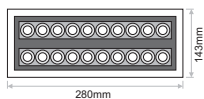

# LIMA RC ADJUSTABLE

- Lima series is a complete series of die cast aluminium luminaires.
- It is available in different wattage consumption and each model is offered in different lumen outputs.
- It is available in different beam angles, diffused and wall wash applications.
- It includes models for recessed and trimless installations.
- In terms of LED, it is available in different CCTs as standard and it can also be offered upon request (depending on the model) in tunable white TW and individual colours R,G,B,A.
- 3 SDCM
- L90/B10 50000h
- Low UGR [UGR < 16 /black mask, UGR < 19 /white mask].
- Constant current
- Indoor use: IP40

Model (LED Power)	CCT	CRI80, CRI90 LED Source		Type	Beam Angle	Luminaire Colour: Trim/Mask	Dimming Option	Accessories
		80 (80)	90 (90)					
<b>LIMA 42W Recessed Double Adjustable</b> <i>(LIMA 42 RC DA)</i>	2700K (27C)	5280lm	4640lm	Adjustable (AD)	15° (15)	White/White (WW)	Without Driver (00)	<b>COVER</b> Standard (01)  No Extras (X0)  Emergency Kit (X1)  <b>EXTRAS</b> No Extras (X0) Emergency Kit (X1)
	3000K (30C)	5280lm	4940lm		30° (30)	White/Black (WB)	Non Dimmable (ND)	
	4000K (40C)	5620lm	5280lm		50° (50)	Black/Black (BB)	Analogue (1-10V) (A1)	
	6500K (65C)	5920lm	-		15°x35° (1535)	Black/White (BW)	DMX (DX)	
							DALI (DL)	
							Push Button (PB)	
							Phase Cut (PC)	
							Wireless* (WL)	