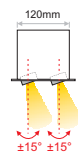

# LIMA RC ADJUSTABLE

- Lima series is a complete series of die cast aluminium luminaires.
- It is available in different wattage consumption and each model is offered in different lumen outputs.
- It is available in different beam angles, diffused and wall wash applications.
- It includes models for recessed and trimless installations.
- In terms of LED, it is available in different CCTs as standard and it can also be offered upon request (depending on the model) in tunable white TW and individual colours R,G,B,A.
- 3 SDCM
- L90/B10 50000h
- Low UGR [UGR < 16 /black mask, UGR < 19 /white mask].
- Constant current
- Indoor use: IP40

Model (LED Power)	CCT	CRI80, CRI90 LED Source		Type	Beam Angle	Luminaire Colour: Trim/Mask	Dimming Option	Accessories
		80 (80)	90 (90)					
<b>LIMA 42W Recessed Double Adjustable</b> <i>(LIMA 42 RC DA)</i>	2700K (27C)	5280lm	4640lm	Adjustable (AD)	15° (15)	White/White (WW)	Without Driver (00)	<b>COVER</b> Standard (01)  No Extras (X0)  Emergency Kit (X1)  <b>EXTRAS</b> No Extras (X0) Emergency Kit (X1)
	3000K (30C)	5280lm	4940lm		30° (30)	White/Black (WB)	Non Dimmable (ND)	
	4000K (40C)	5620lm	5280lm		50° (50)	Black/Black (BB)	Analogue (1-10V) (A1)	
	6500K (65C)	5920lm	-		15°x35° (1535)	Black/White (BW)	DMX (DX)	
							DALI (DL)	
							Push Button (PB)	
							Phase Cut (PC)	
							Wireless* (WL)	